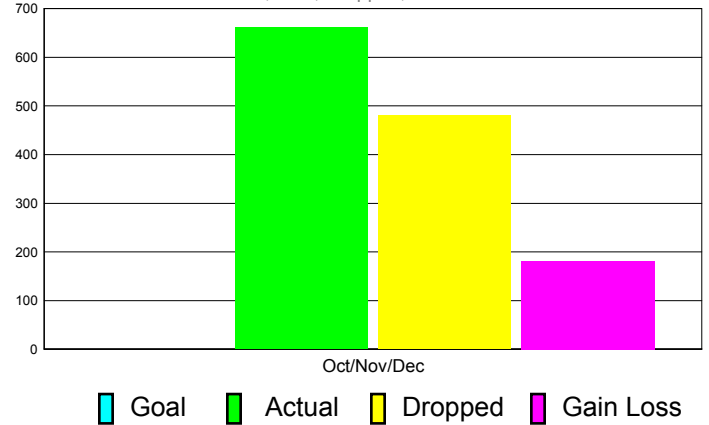

Membership Results 2011-2012

Goal, New, Dropped, Gain/Loss