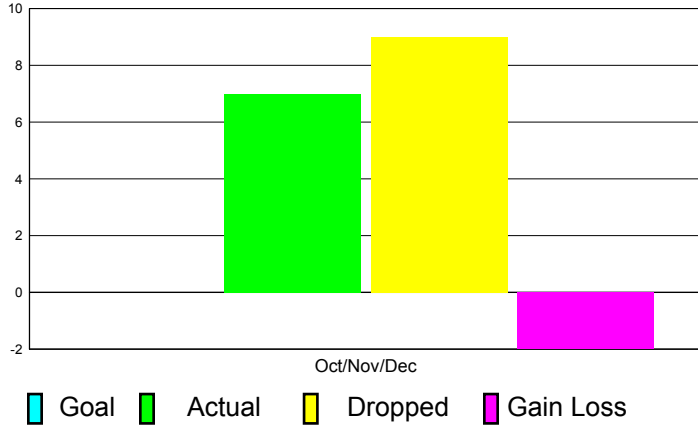

GMT Reports for District (or Undistricted) **District 324A2**

GMT: M NAGARAJAN

Location: INDIA

GMT CA: 6

CLUBS

**Club Results
2011-2012**

**Clubs
2010-2011**

Month	New Club Goal	Actual New Clubs	Actual Dropped Clubs	Gain/Loss of Clubs	Gain/Loss of Clubs
Oct/Nov/Dec	0	7	9	-2	-9
Totals	0	7	9	-2	-9

Club Results 2011-2012

Goal, New, Dropped, Gain/Loss

Comparison of Club Gain/Loss

Current Year Compared to the Previous Year

YTD Status Quo Clubs 2010-2011

Status Quo Clubs Compared to Status Quo Members

MEMBERSHIP